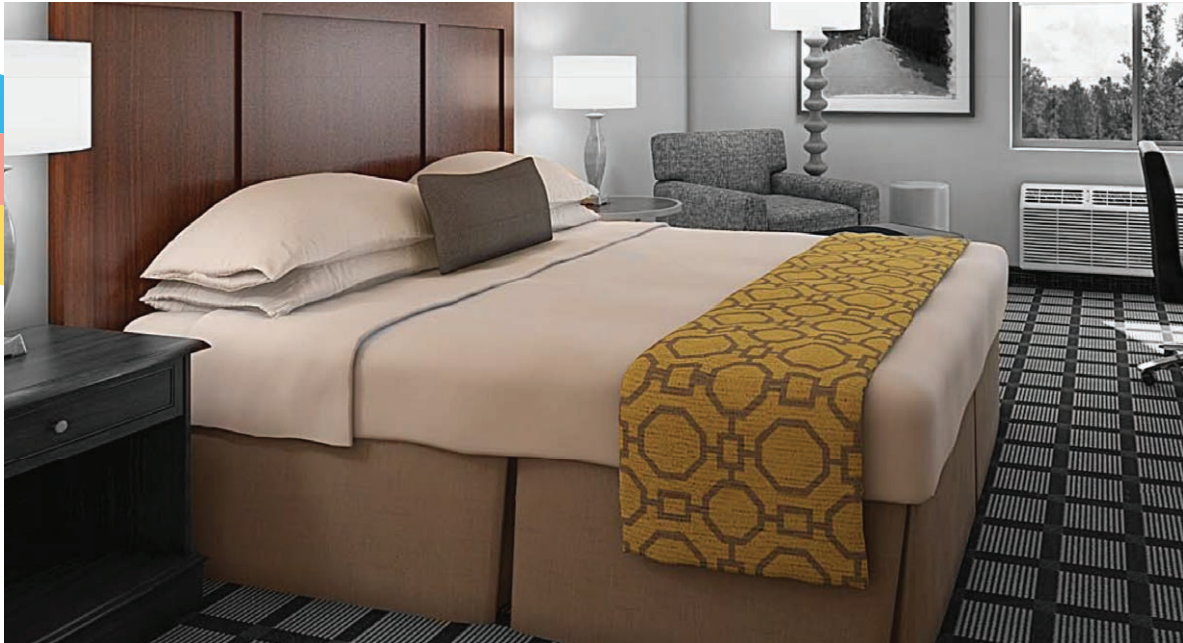

TOP OF BED Cool Scheme

BED THROW

Roman Wall 4
464 - AAW
Specs
100% Polyester
Single Sided Reversible

Sizes	Dimensions	Quantity Per Case
King	100" x 40"	12
Queen	82" x 40"	12

BED SKIRT

Portobello Road
Wet Sand - AAW
Specs
100% Polyester
Tailored 5 pleat bedskirt
with corner grippers

Sizes	Dimensions	Quantity Per Case
Twin	39" x 80"	6
Full	54" x 80"	6
Queen	60" x 80"	6
King	76" x 80"	6

DECORATIVE BED PILLOW

Insight
Domino - AAW
Specs
100% Polyester - Fabric
100% Polyester - Pillow
Insert Included

Dimensions	Quantity Per Case
10" x 24" with 1/8" self welt	12

* Field measurement are required. Finished bedskirts length to be 1/2" above finished floor.
* Images are for representation purposes only. Actual Colors may vary slightly from those shown above.

Cleaning Instructions Washable Bedding Items

Wash Cycle: Machine Wash in temperature not exceeding 160 F using commercial detergent.

- Do not use Caustic Soap
- Do not use Bleach
- Do not ring or crush
- Do not ring extract or crush
- No fabric softener

Drying Cycle: Tumble Dry on low. Remove immediately while still damp – dry.
Do not overload dryer or use excessive heat.

Finishing: Iron on lowest setting if necessary. Use cover cloth between Fabric and Iron.

To purchase, please contact AVM Enterprises.
Strategic Sourcing Provider (DSP):

Customer Service:
Tel: 800-218-3995
Fax: 423-847-4701

AVM Enterprises, INC.
P.O. Box 22283
Chattanooga, TN 37422

www.goavm.com

All sizes are based on Hotel King, Queen, Full and Twin bed sizes. All products and services are manufactured by Valley Forge Fabrics, Inc. and not Wyndham Worldwide.
Please refer to the applicable brand specifications for your property prior to purchasing products.

All products and services are manufactured and/or provided by Valley Forge Fabrics, Inc. and not by Wyndham Worldwide Corporation (WWC) or its affiliates. Neither WWC nor its affiliates are responsible for the accuracy or completeness of any statements made in this advertisement, the content of this advertisement (including the text, representations and illustrations) or any material on a website to which the advertisement provides a link or a reference.
Please refer to the applicable brand specifications for your property prior to purchasing products.